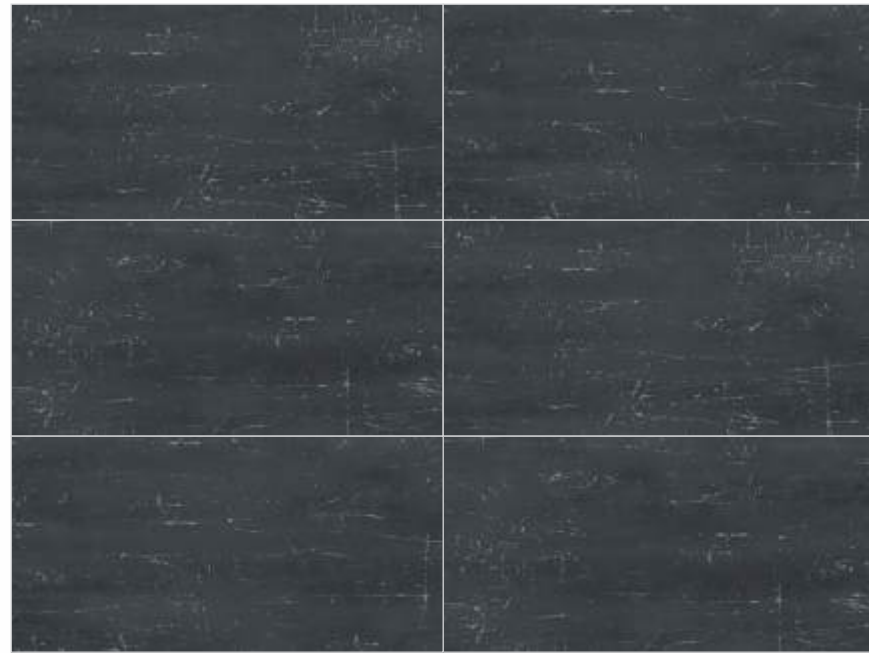

Carving Finish with Random Faces

Available only in size - 600 x 1200 mm

600 x 1200 mm