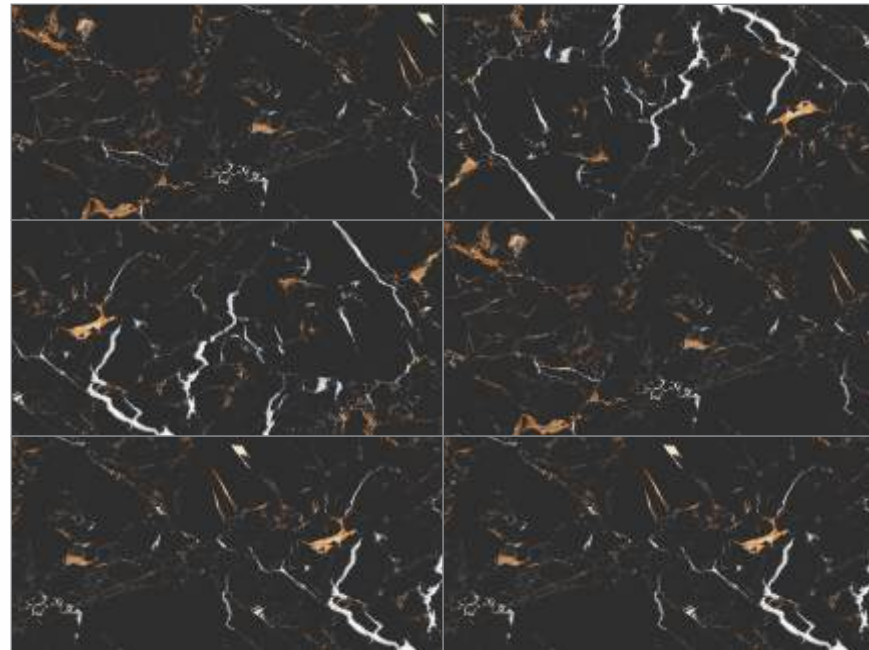

High Gloss Finish with Random Faces

Available only in size - 600 x 1200 mm

600 x 1200 mm