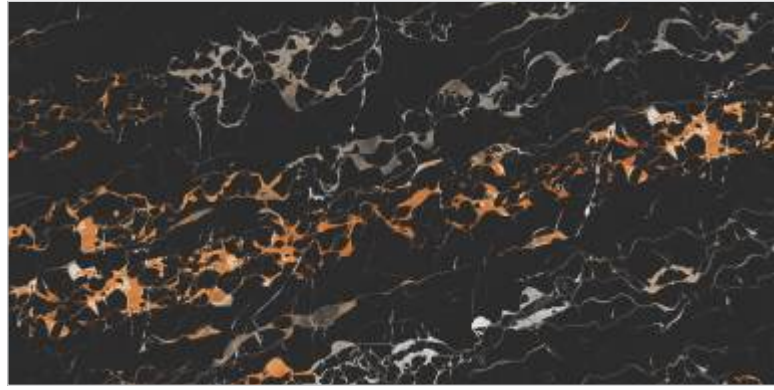

High Gloss Finish with Random Faces

Available only in size - 600 x 1200 mm

600 x 1200 mm

Black Tulip

600 x 1200 mm

High Gloss Finish with Random Faces

Available only in size - 600 x 1200 mm

600 x 1200 mm