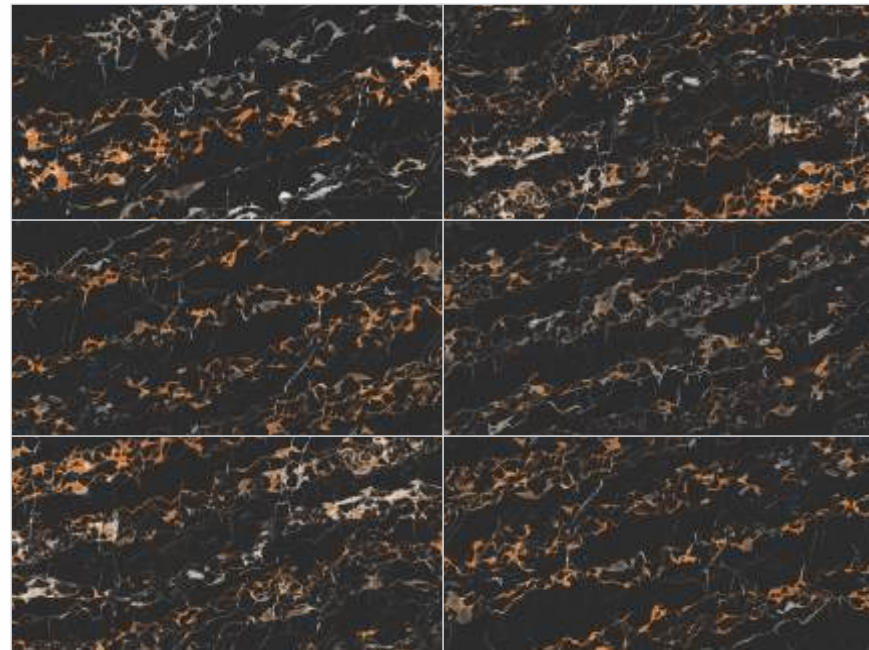

High Gloss Finish with Random Faces

Available only in size - 600 x 1200 mm

600 x 1200 mm